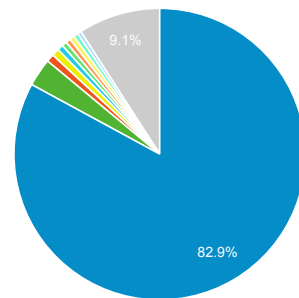

Feb 25, 2013 - Jul 30, 2014

Location

All Sessions
100.00%

+ Add Segment

Map Overlay

Summary

Country / Territory	Sessions	Sessions
	6,375 % of Total: 100.00% (6,375)	6,375 % of Total: 100.00% (6,375)
1. India	5,286	82.92%
2. United States	198	3.11%
3. United Kingdom	55	0.86%
4. (not set)	53	0.83%
5. Iran	41	0.64%
6. Egypt	35	0.55%
7. China	34	0.53%
8. Malaysia	34	0.53%
9. Australia	31	0.49%
10. Pakistan	28	0.44%
11. Italy	27	0.42%
12. Turkey	24	0.38%

Contribution to total: Sessions

13.	 Brazil	21	0.33%
14.	 United Arab Emirates	20	0.31%
15.	 Indonesia	20	0.31%
16.	 Iraq	19	0.30%
17.	 South Africa	19	0.30%
18.	 Germany	18	0.28%
19.	 Mexico	18	0.28%
20.	 Canada	17	0.27%
21.	 Singapore	17	0.27%
22.	 Finland	16	0.25%
23.	 South Korea	16	0.25%
24.	 Romania	16	0.25%
25.	 Philippines	14	0.22%
26.	 Russia	14	0.22%
27.	 Spain	13	0.20%
28.	 France	12	0.19%
29.	 Greece	12	0.19%
30.	 Palestine	12	0.19%
31.	 Saudi Arabia	12	0.19%
32.	 Taiwan	10	0.16%
33.	 Hong Kong	9	0.14%
34.	 Oman	9	0.14%
35.	 Vietnam	9	0.14%
36.	 Ethiopia	8	0.13%
37.	 Poland	8	0.13%
38.	 Ukraine	8	0.13%
39.	 Jordan	6	0.09%
40.	 Japan	6	0.09%
41.	 Nigeria	6	0.09%
42.	Netherlands	6	0.09%