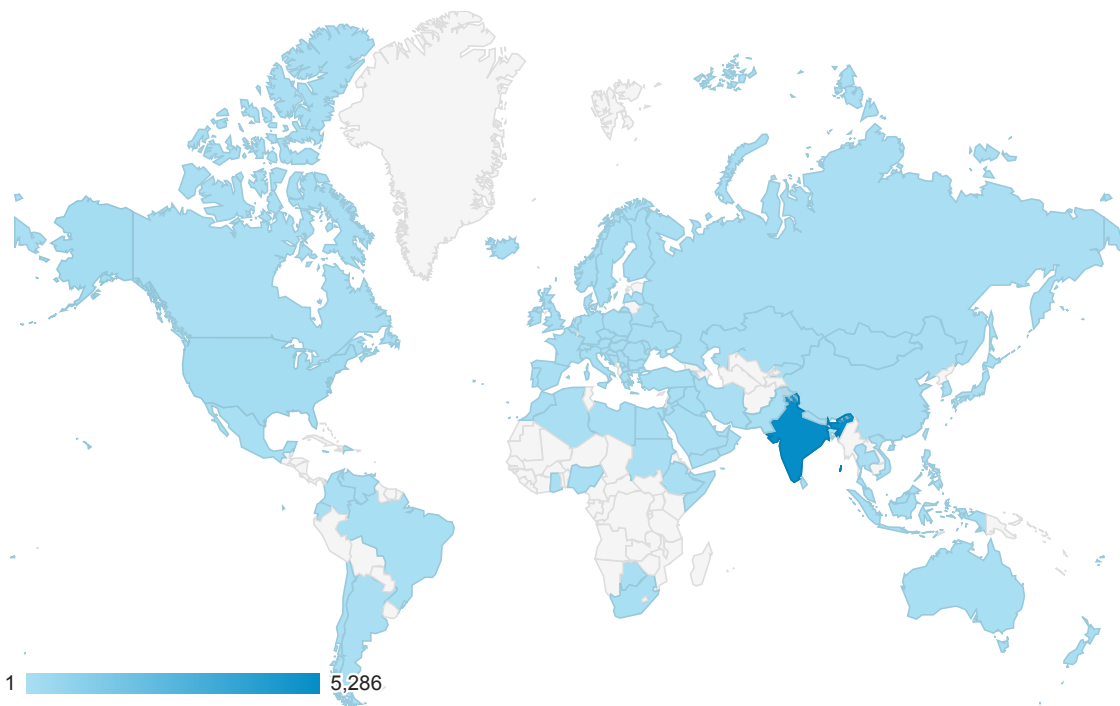

Feb 25, 2013 - Jul 30, 2014

Location

All Sessions
100.00%

+ Add Segment

Map Overlay

Summary

Country / Territory	Sessions	Sessions
	6,375 % of Total: 100.00% (6,375)	6,375 % of Total: 100.00% (6,375)
1. India	5,286	82.92%
2. United States	198	3.11%
3. United Kingdom	55	0.86%
4. (not set)	53	0.83%
5. Iran	41	0.64%
6. Egypt	35	0.55%
7. China	34	0.53%
8. Malaysia	34	0.53%
9. Australia	31	0.49%
10. Pakistan	28	0.44%
11. Italy	27	0.42%
12. Turkey	24	0.38%

Contribution to total: Sessions

13.	 Brazil	21	0.33%
14.	 United Arab Emirates	20	0.31%
15.	 Indonesia	20	0.31%
16.	 Iraq	19	0.30%
17.	 South Africa	19	0.30%
18.	 Germany	18	0.28%
19.	 Mexico	18	0.28%
20.	 Canada	17	0.27%
21.	 Singapore	17	0.27%
22.	 Finland	16	0.25%
23.	 South Korea	16	0.25%
24.	 Romania	16	0.25%
25.	 Philippines	14	0.22%
26.	 Russia	14	0.22%
27.	 Spain	13	0.20%
28.	 France	12	0.19%
29.	 Greece	12	0.19%
30.	 Palestine	12	0.19%
31.	 Saudi Arabia	12	0.19%
32.	 Taiwan	10	0.16%
33.	 Hong Kong	9	0.14%
34.	 Oman	9	0.14%
35.	 Vietnam	9	0.14%
36.	 Ethiopia	8	0.13%
37.	 Poland	8	0.13%
38.	 Ukraine	8	0.13%
39.	 Jordan	6	0.09%
40.	 Japan	6	0.09%
41.	 Nigeria	6	0.09%
42.	Netherlands	6	0.09%

Rank	Country	Share	Percentage
43.	 Qatar	6	0.09%
44.	 Sudan	6	0.09%
45.	 Austria	5	0.08%
46.	 Colombia	5	0.08%
47.	 Algeria	5	0.08%
48.	 Hungary	5	0.08%
49.	 Israel	5	0.08%
50.	 Morocco	5	0.08%
51.	 Sweden	5	0.08%
52.	 Slovakia	5	0.08%
53.	 Syria	5	0.08%
54.	 Thailand	5	0.08%
55.	 Bosnia and Herzegovina	4	0.06%
56.	 Bahrain	4	0.06%
57.	 Sri Lanka	4	0.06%
58.	 Argentina	3	0.05%
59.	 Chile	3	0.05%
60.	 Denmark	3	0.05%
61.	 Libya	3	0.05%
62.	 Mongolia	3	0.05%
63.	 Serbia	3	0.05%
64.	 Slovenia	3	0.05%
65.	 Bangladesh	2	0.03%
66.	 Belgium	2	0.03%
67.	 Bulgaria	2	0.03%
68.	 Belarus	2	0.03%
69.	 Dominican Republic	2	0.03%
70.	 Croatia	2	0.03%
71.	 Maldives	2	0.03%
			