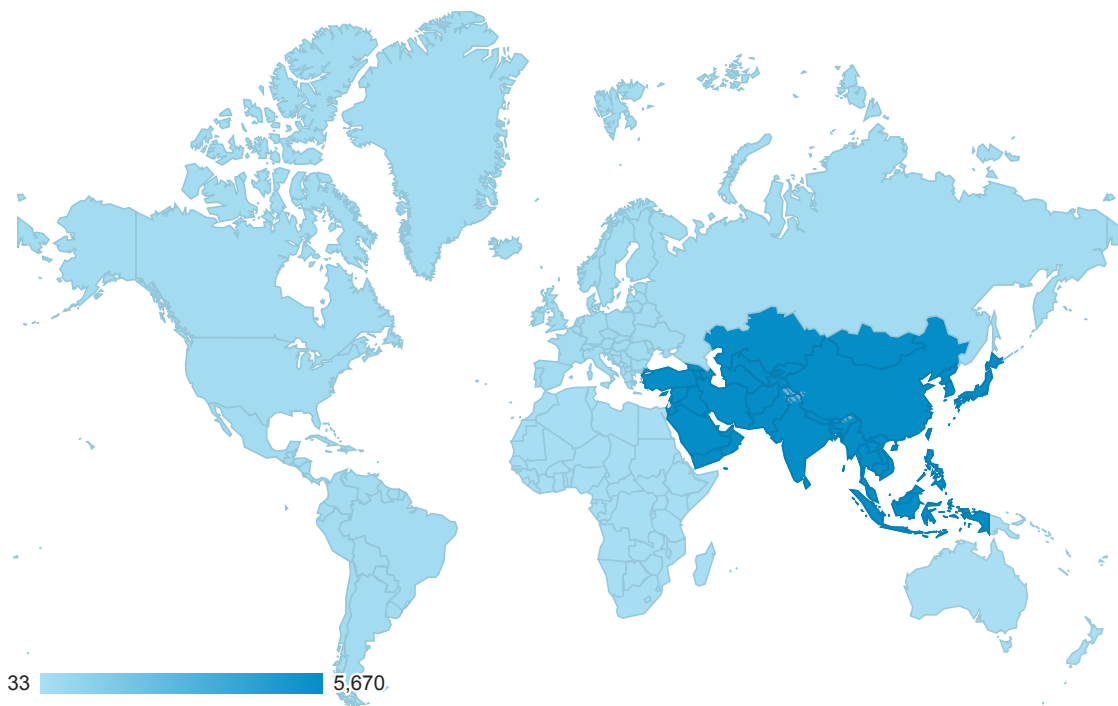

Feb 25, 2013 - Jul 30, 2014

# Location

All Sessions  
100.00%

+ Add Segment

Map Overlay

Summary

Continent	Sessions	Sessions
	6,375 % of Total: 100.00% (6,375)	6,375 % of Total: 100.00% (6,375)
1. Asia	5,670	88.94%
2. Americas	273	4.28%
3. Europe	256	4.02%
4. Africa	90	1.41%
5. (not set)	53	0.83%
6. Oceania	33	0.52%