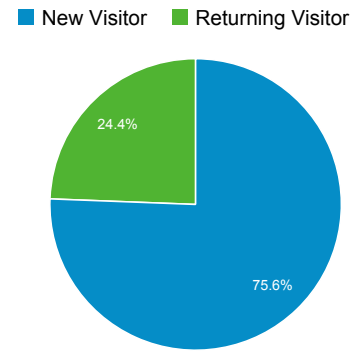

Feb 25, 2013 - Jul 30, 2014

Audience Overview

All Sessions
100.00%

+ Add Segment

Overview

Sessions 6,375	Users 4,818	Pageviews 13,464
Pages / Session 2.11	Avg. Session Duration 00:03:20	Bounce Rate 59.04%
% New Sessions 75.44%		