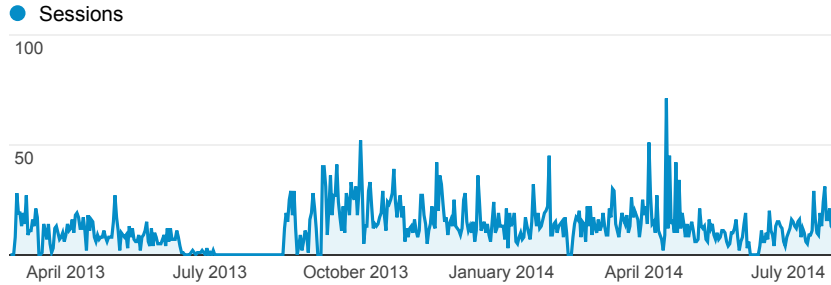

Feb 25, 2013 - Jul 30, 2014

Audience Overview

All Sessions
100.00%

+ Add Segment

Overview

Sessions 6,375	Users 4,818	Pageviews 13,464
Pages / Session 2.11	Avg. Session Duration 00:03:20	Bounce Rate 59.04%
% New Sessions 75.44%		